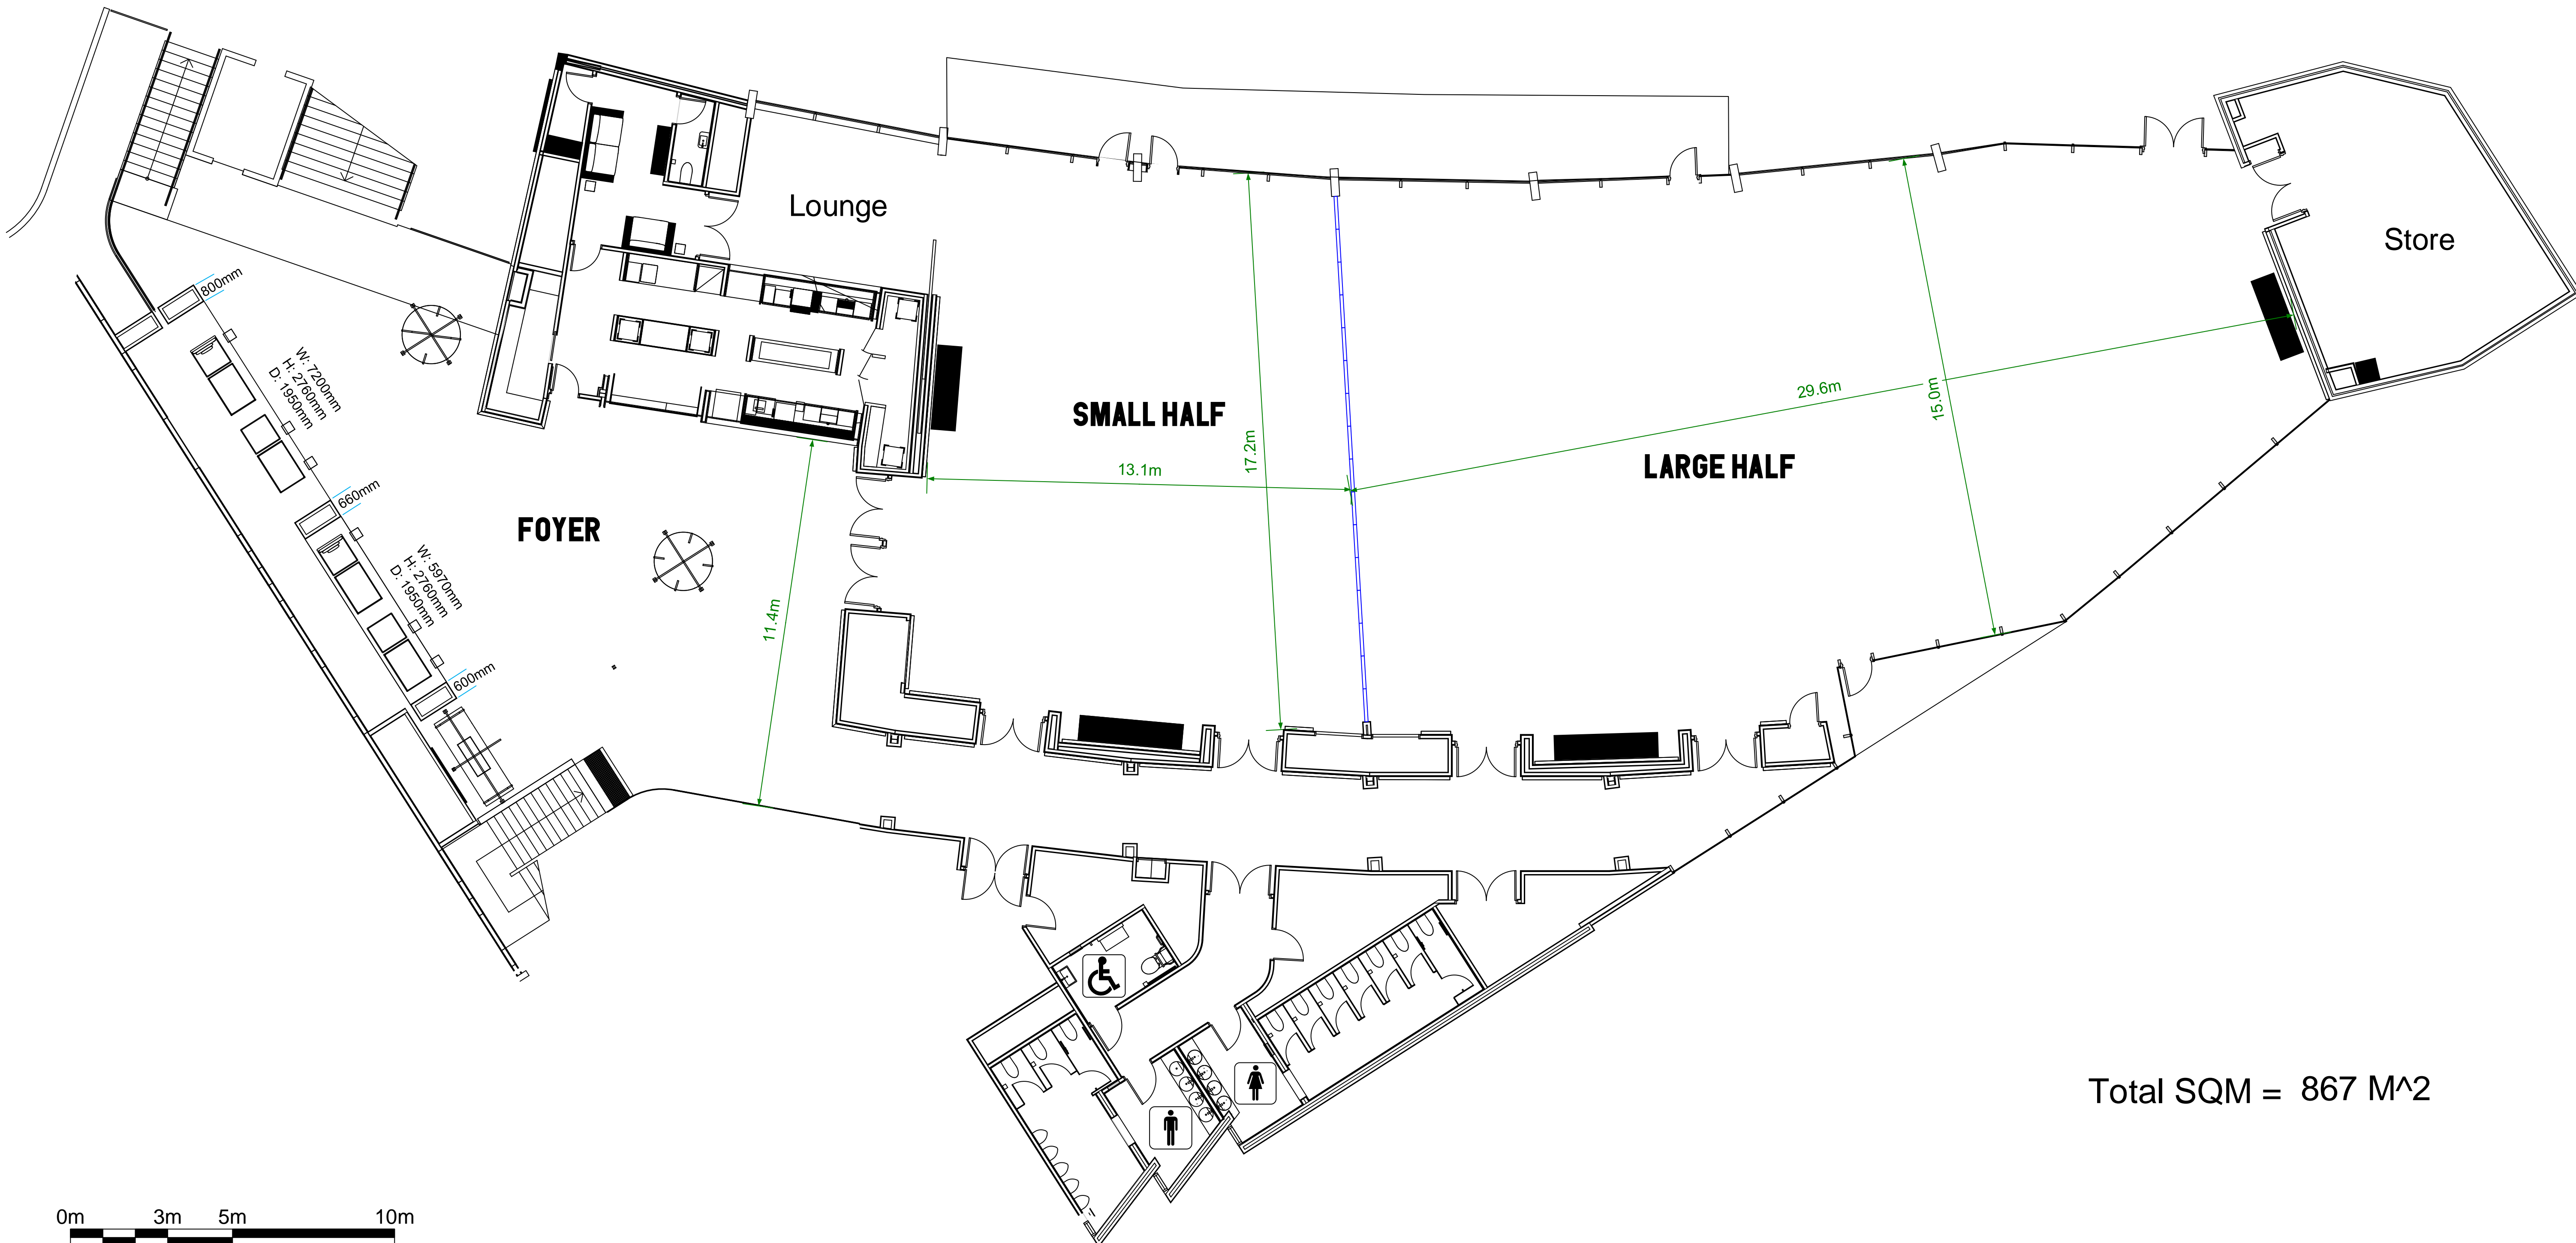

# GLASSHOUSE EVENT SPACE

WITH MEASUREMENTS & PARTITION

Total SQM = 867 M<sup>2</sup>

Revised: 24/10/2019 12:13:27 PM

File Name: EVENT SPACE - BLANK FLOORPLAN WITH ALCOVE MEASUREMENTS - COPY UUPDATE.VSDX